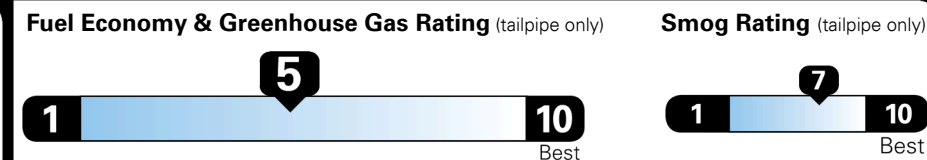

2022 Insurance Institute for Highway Safety TOP SAFETY PICK+

EPA DOT Fuel Economy and Environment

Gasoline Vehicle

Fuel Economy

25 MPG
 combined city/hwy

23 MPG
 city

28 MPG
 highway

4.0 gallons per 100 miles

Small SUVs range from 14 to 123 MPG. The best vehicle rates 132 MPGe.

You spend \$750
 more in fuel costs over 5 years compared to the average new vehicle.

Annual fuel cost \$1,750

Actual results will vary for many reasons, including driving conditions and how you drive and maintain your vehicle. The average new vehicle gets 28 MPG and costs \$8,000 to fuel over 5 years. Cost estimates are based on 15,000 miles per year at \$ 2.95 per gallon. MPGe is miles per gasoline gallon equivalent. Vehicle emissions are a significant cause of climate change and smog.